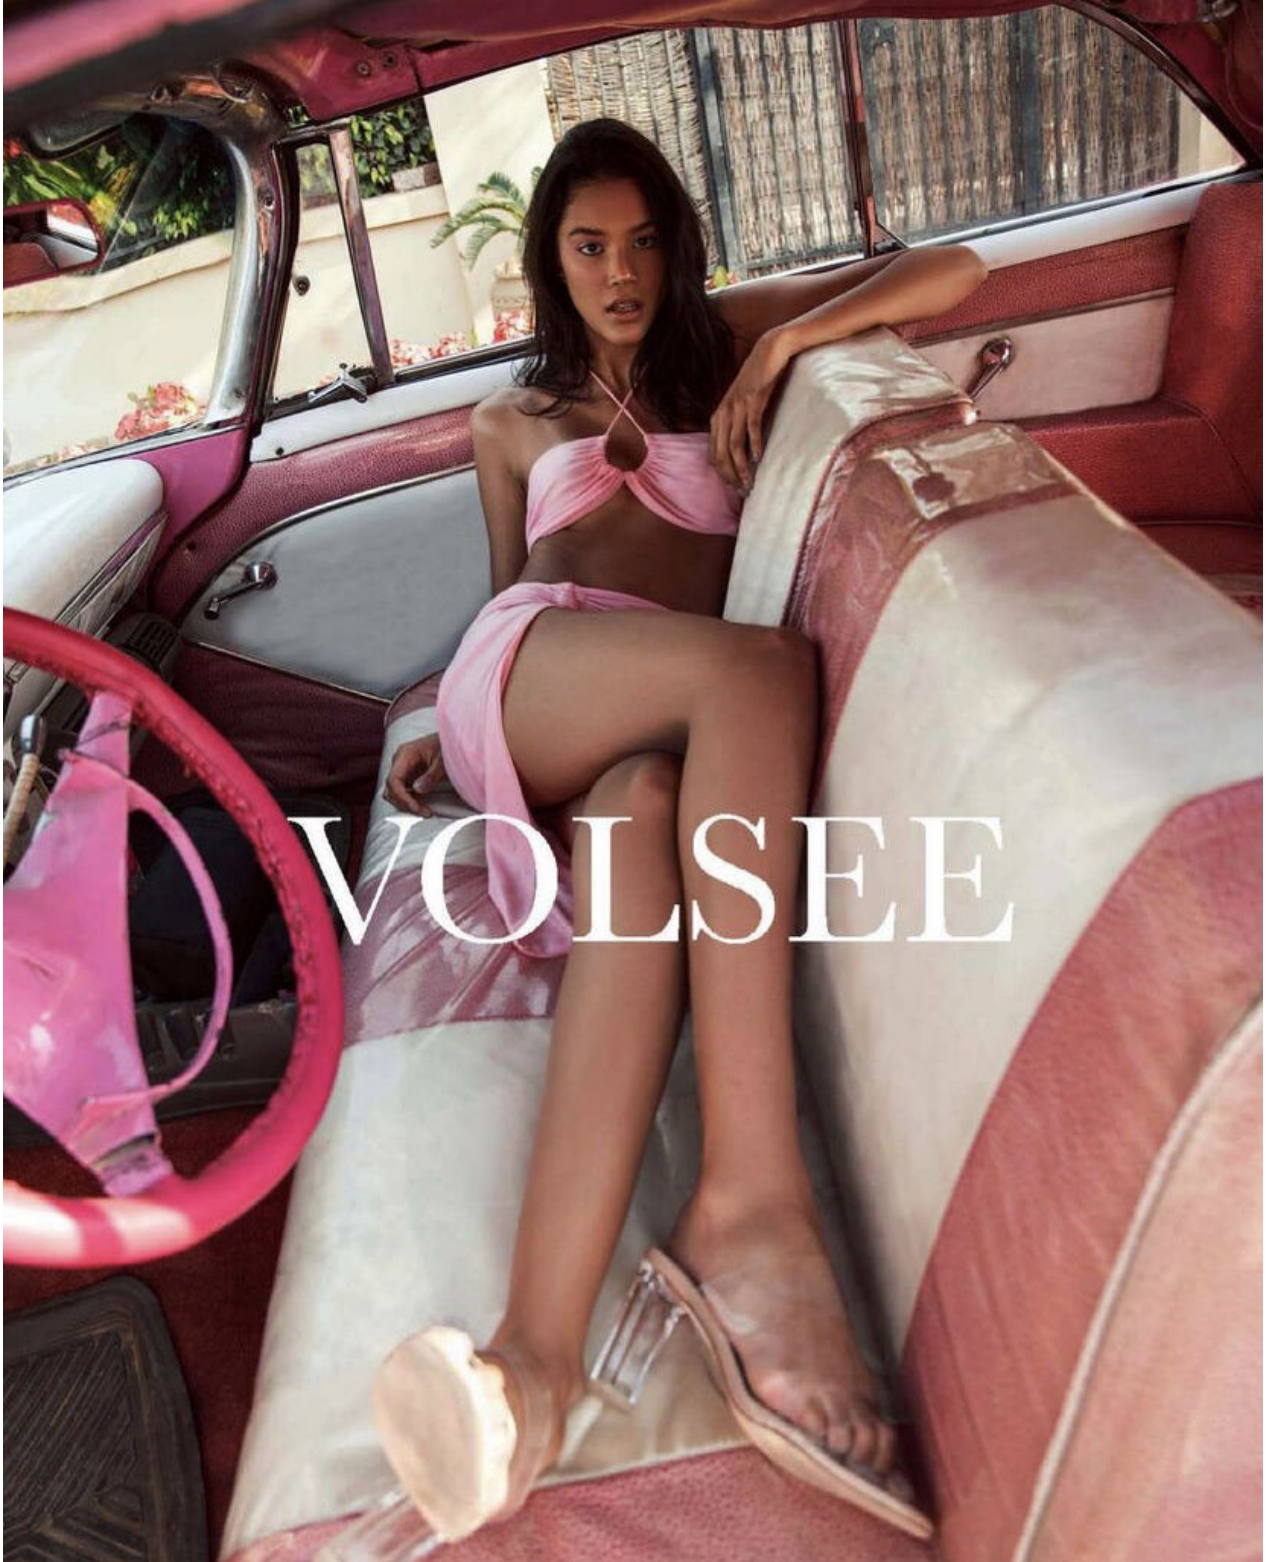

ORIANA GIL

height 5'10" · bust 32.5" · cup B · waist 24" · hips 35.5" · dress 36 EU/6 US/8 UK
shoes size 41 EU/10 US/7 UK · hair brown · eyes brown