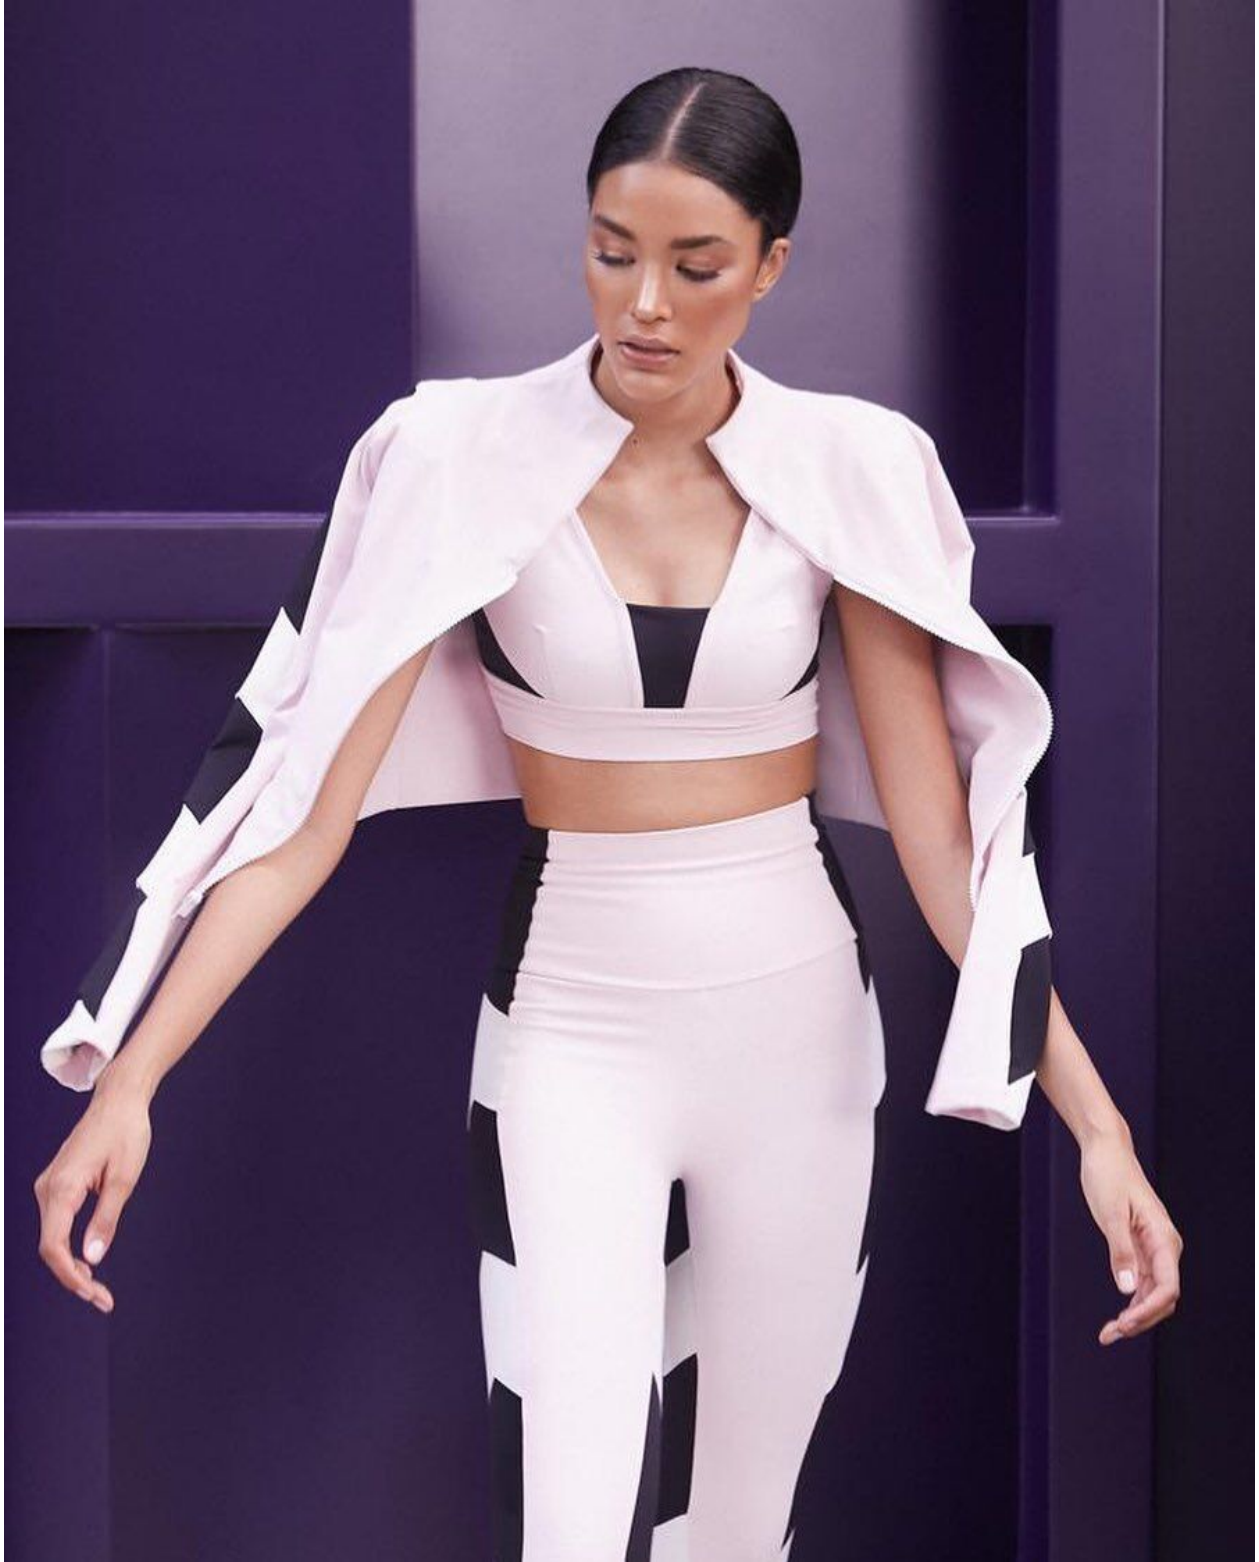

ORIANA GIL

height 5'10" · bust 32.5" · cup B · waist 24" · hips 35.5" · dress 36 EU/6 US/8 UK
shoes size 41 EU/10 US/7 UK · hair brown · eyes brown